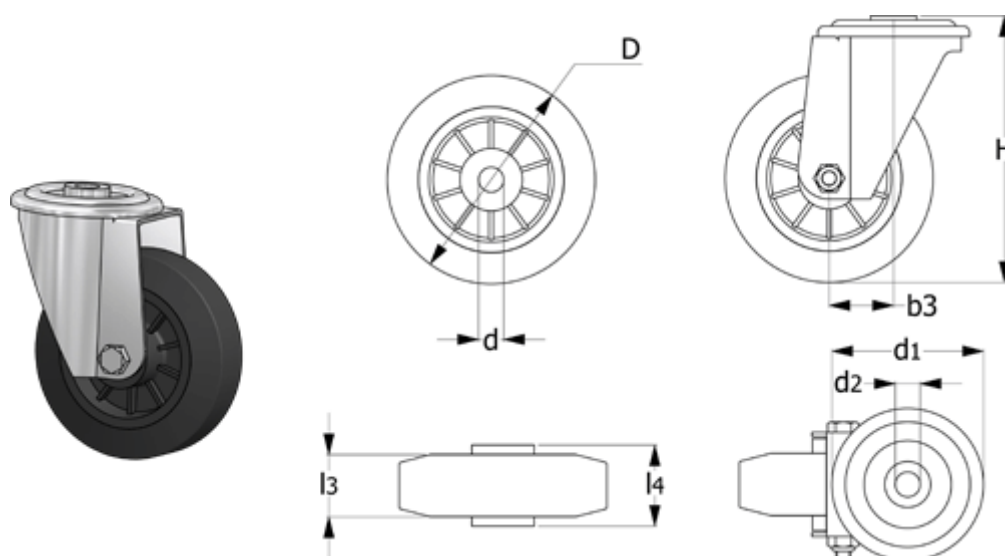

Article number: 2314449718

Description: E+G rubber wheel 449718
RE.E2-180-FBL turning plate u/bremse

Measures

b3	= 56	H	= 214
Code	= 449718	l3	= 45
d	= 20	l4	= 59
D	= 180	Rolling resistance (N)	= 1300
d1	= 120	Type	= RE.E2-180-FBL
d2	= 20		
Dynamic load (N)	= 1800		
g	= 2280		